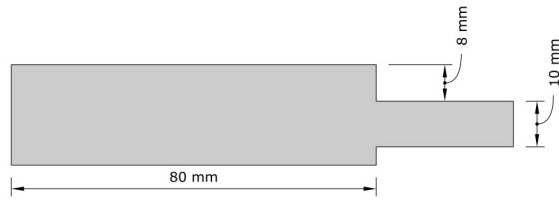

SQUARE EDGE