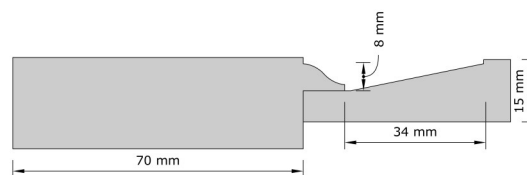

RAISED & FIELDLED